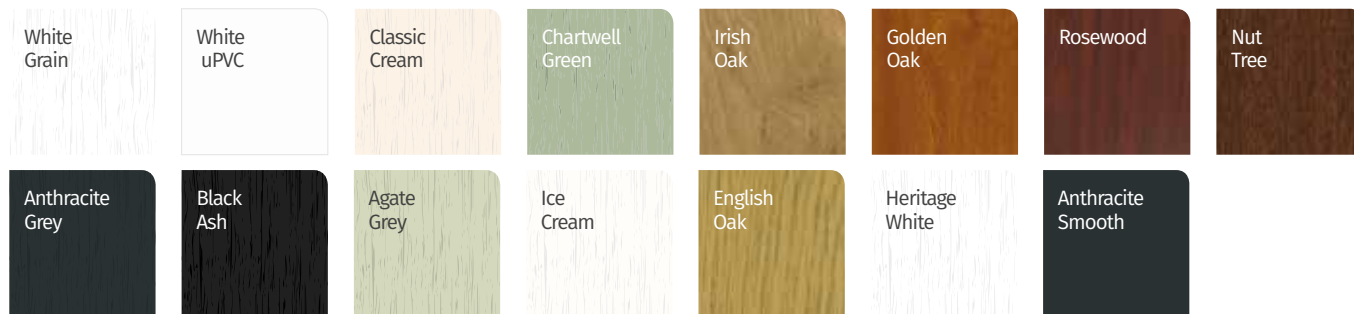

A unique sliding patio door that matches our pretty windows in performance, style and colour.

Our market leading colour from stock means you can choose from 26 colourways for your new windows and sliding patio door, including matching ancillaries, trims and accessories, and have it all delivered on the same short lead time as white.

**THE SLIDER24
IS THE ONLY**
SLIDING DOOR WITH PAS24 ACCREDITATION
FOR 2, 3 & 4 PANE OPTIONS

HERITAGE COLOUR COLLECTION

PREMIUM WOODGRAIN FOILS AVAILABLE IN 26 COLOURWAYS FROM STOCK

Our Heritage colour collection has been specially designed to help you put together the perfect colour palette for your home.

Our beautiful range of colours take inspiration directly from nature to harmonise perfectly with your home and its surroundings, ensuring it stays looking good for years to come.

A unique range of woodgrain foil colours in 26 colourways from stock, complete with matching ancillaries, trims and accessories.

If you're looking for a specific colour, please ask your installer to help you. There's practically hundreds of Renolit colour finishes you can choose from to suit your property and taste.

- Beautiful authentic 'wood like' finish
- Extremely durable
- Each colour has its own matching ancillaries, trims and accessories
- Available from stock