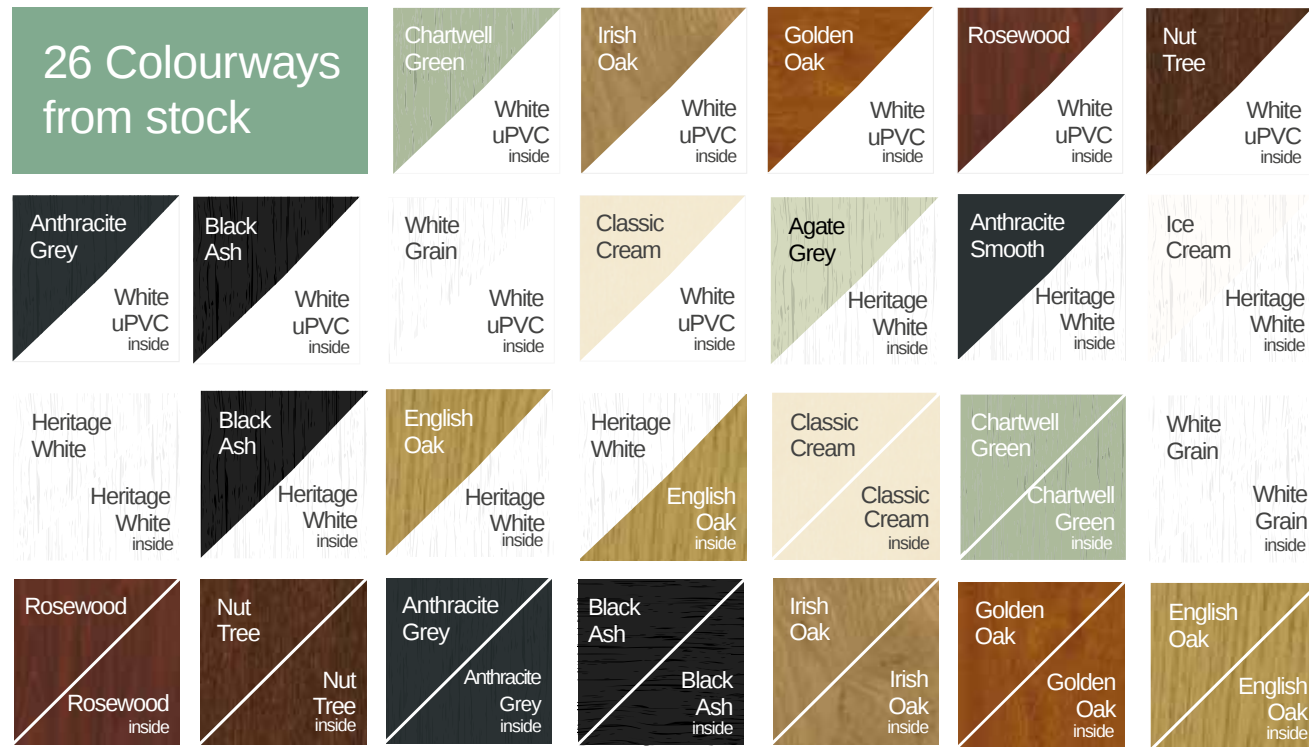

A unique sliding patio door that matches our pretty windows in performance, style and colour.

Our market leading colour from stock means you can choose from 26 colourways for your new windows and sliding patio door, including matching ancillaries, trims and accessories, and have it all delivered on the same short lead time as white.

**THE SLIDER24
IS THE ONLY**
SLIDING DOOR WITH PAS24 ACCREDITATION
FOR 2, 3 & 4 PANE OPTIONS

HERITAGE COLOUR COLLECTION

PREMIUM WOODGRAIN FOILS AVAILABLE IN 26 COLOURWAYS FROM STOCK

Our Heritage colour collection has been specially designed to help you put together the perfect colour palette for your home.

Our beautiful range of colours take inspiration directly from nature to harmonise perfectly with your home and its surroundings, ensuring it stays looking good for years to come.

A unique range of woodgrain foil colours in 26 colourways from stock, complete with matching ancillaries, trims and accessories.

We offer three colours as standard, Black, White and Grey as well as any RAL colour finishes to order

Black RAL 9011	White RAL 9016	Grey RAL 7016	Coatex Space Grey RAL 9008	Coatex Graphite Black RAL 9011
			Coatex Anthracite Grey RAL 7016	Coatex White Sand RAL 1015